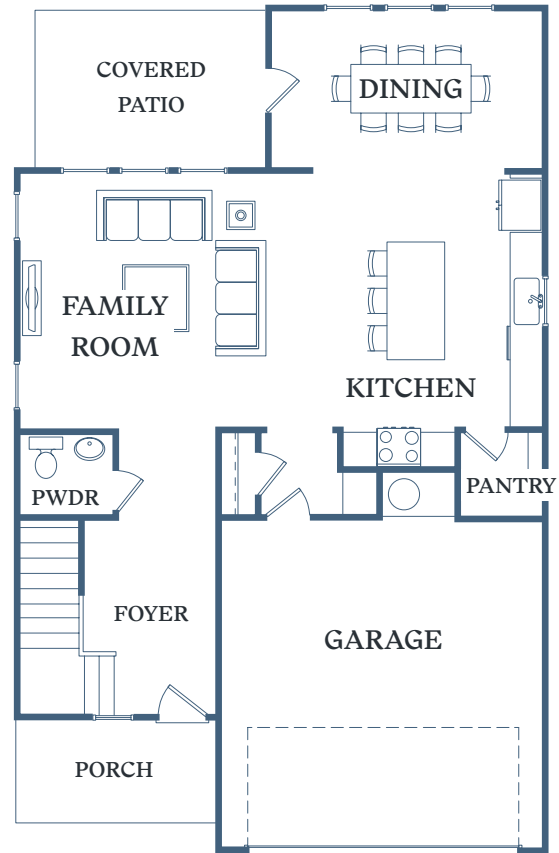

TESSA

SHALLOWFORD

Columbia

4 BED
2.5 BATH
2,365 SF

604 Aspen Lane
Gainesville, GA 30504

TessaShallowford.com

1ST FLOOR

2ND FLOOR

Information is believed to be accurate, but not warranted. Specification, pricing and availability are subject to change without notice. See agent for details. Artist's renderings and floorplans are approximate only and are not meant to be exact depictions of the unit. Drawings are not to scale. Your selected floorplan may vary from this illustration due to design configuration and architectural styling. Not all features are available in every apartment. All square footages are approximate.