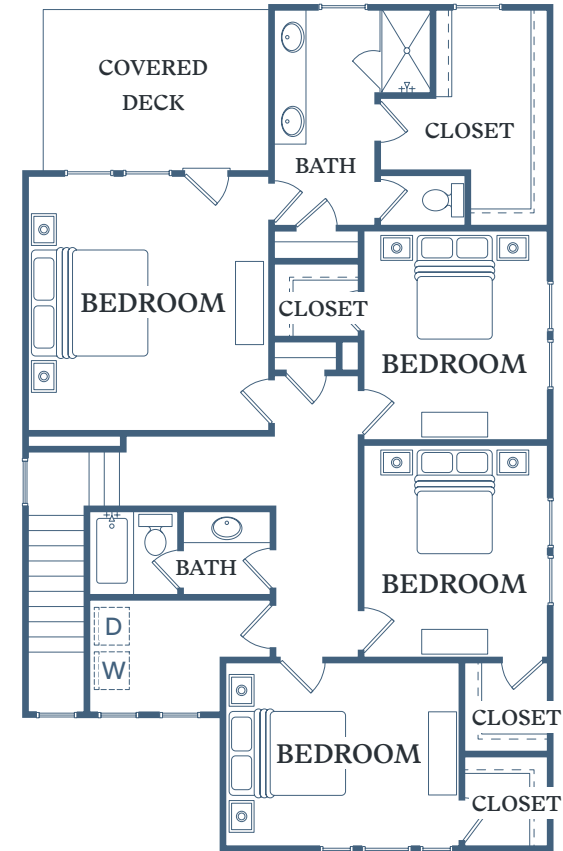

TESSA

SHALLOWFORD

Columbia

4 BED
2.5 BATH
2,365 SF

604 Aspen Lane
Gainesville, GA 30504

TessaShallowford.com

1ST FLOOR

2ND FLOOR

Information is believed to be accurate, but not warranted. Specification, pricing and availability are subject to change without notice. See agent for details. Artist's renderings and floorplans are approximate only and are not meant to be exact depictions of the unit. Drawings are not to scale. Your selected floorplan may vary from this illustration due to design configuration and architectural styling. Not all features are available in every apartment. All square footages are approximate.