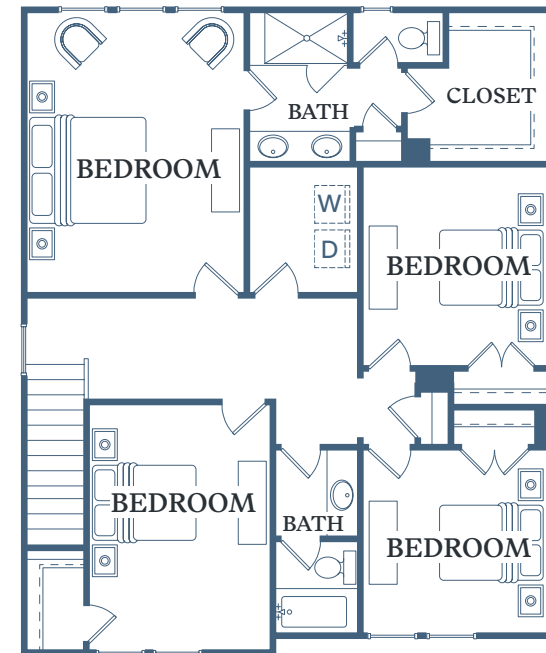

TESSA

SHALLOWFORD

Chesnee

4 BED
2.5 BATH
2,167 SF

604 Aspen Lane
Gainesville, GA 30504

TessaShallowford.com

1ST FLOOR

2ND FLOOR

Information is believed to be accurate, but not warranted. Specification, pricing and availability are subject to change without notice. See agent for details. Artist's renderings and floorplans are approximate only and are not meant to be exact depictions of the unit. Drawings are not to scale. Your selected floorplan may vary from this illustration due to design configuration and architectural styling. Not all features are available in every apartment. All square footages are approximate.