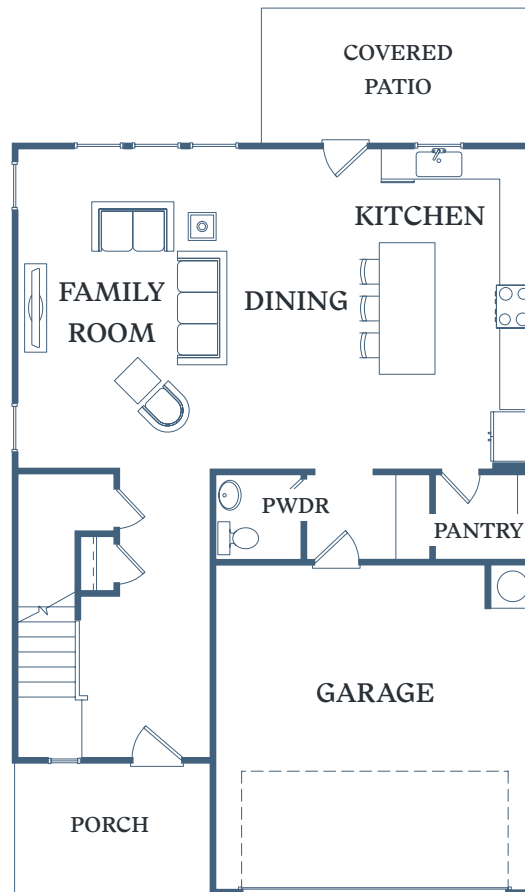

TESSA

SHALLOWFORD

Chesnee

4 BED
2.5 BATH
2,167 SF

604 Aspen Lane
Gainesville, GA 30504

TessaShallowford.com

1ST FLOOR

2ND FLOOR

Information is believed to be accurate, but not warranted. Specification, pricing and availability are subject to change without notice. See agent for details. Artist's renderings and floorplans are approximate only and are not meant to be exact depictions of the unit. Drawings are not to scale. Your selected floorplan may vary from this illustration due to design configuration and architectural styling. Not all features are available in every apartment. All square footages are approximate.