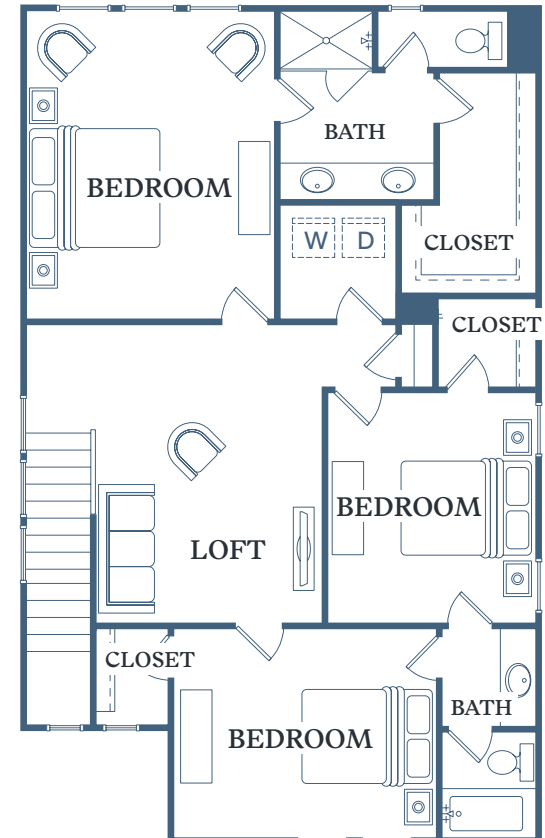

TESSA

SHALLOWFORD

Charlotte

3 BED
2.5 BATH
1,868 SF

604 Aspen Lane
Gainesville, GA 30504

TessaShallowford.com

1ST FLOOR

2ND FLOOR

Information is believed to be accurate, but not warranted. Specification, pricing and availability are subject to change without notice. See agent for details. Artist's renderings and floorplans are approximate only and are not meant to be exact depictions of the unit. Drawings are not to scale. Your selected floorplan may vary from this illustration due to design configuration and architectural styling. Not all features are available in every apartment. All square footages are approximate.