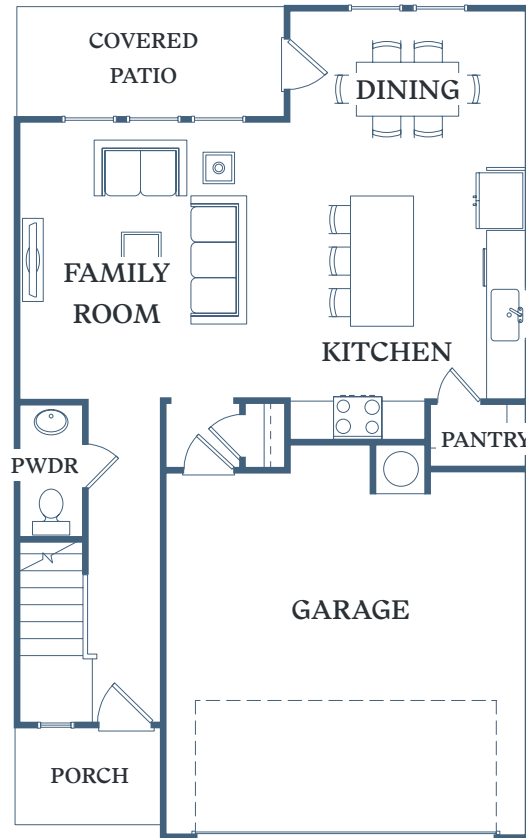

TESSA

SHALLOWFORD

Charlotte

3 BED
2.5 BATH
1,868 SF

604 Aspen Lane
Gainesville, GA 30504

TessaShallowford.com

1ST FLOOR

2ND FLOOR

Information is believed to be accurate, but not warranted. Specification, pricing and availability are subject to change without notice. See agent for details. Artist's renderings and floorplans are approximate only and are not meant to be exact depictions of the unit. Drawings are not to scale. Your selected floorplan may vary from this illustration due to design configuration and architectural styling. Not all features are available in every apartment. All square footages are approximate.