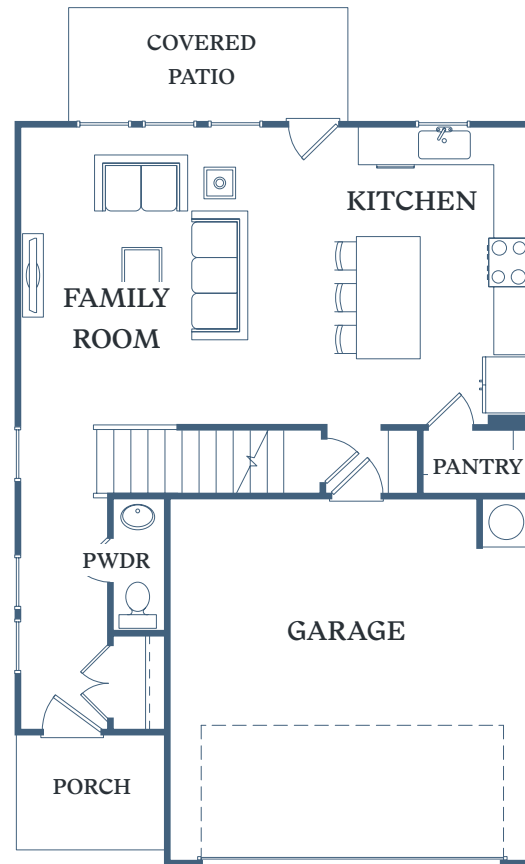

TESSA

SHALLOWFORD

Carlisle

3 BED
2.5 BATH
1,697 SF

604 Aspen Lane
Gainesville, GA 30504

TessaShallowford.com

1ST FLOOR

2ND FLOOR

Information is believed to be accurate, but not warranted. Specification, pricing and availability are subject to change without notice. See agent for details. Artist's renderings and floorplans are approximate only and are not meant to be exact depictions of the unit. Drawings are not to scale. Your selected floorplan may vary from this illustration due to design configuration and architectural styling. Not all features are available in every apartment. All square footages are approximate.