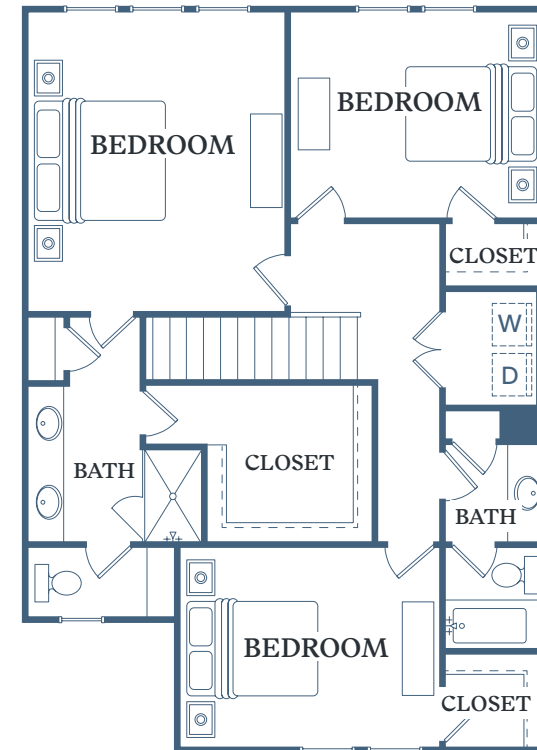

TESSA

SHALLOWFORD

Carlisle

3 BED
2.5 BATH
1,697 SF

604 Aspen Lane
Gainesville, GA 30504

TessaShallowford.com

1ST FLOOR

2ND FLOOR

Information is believed to be accurate, but not warranted. Specification, pricing and availability are subject to change without notice. See agent for details. Artist's renderings and floorplans are approximate only and are not meant to be exact depictions of the unit. Drawings are not to scale. Your selected floorplan may vary from this illustration due to design configuration and architectural styling. Not all features are available in every apartment. All square footages are approximate.