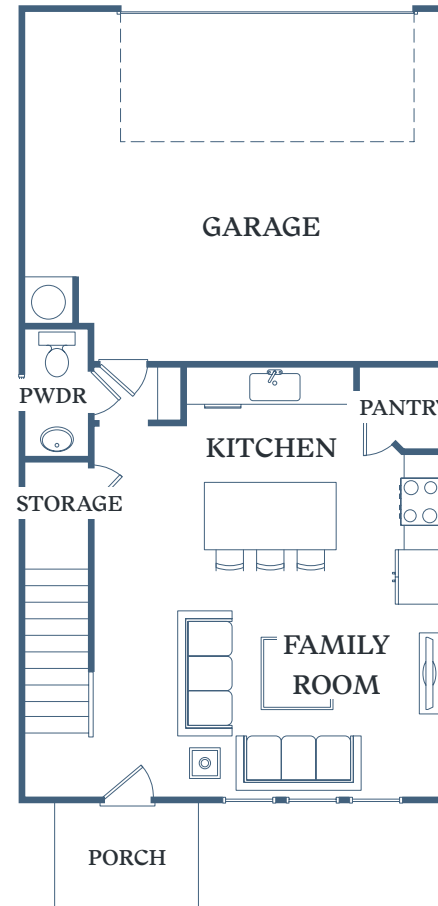

## Barnwell

3 BED  
2.5 BATH  
1,584 SF

604 Aspen Lane  
Gainesville, GA 30504

TessaShallowford.com

1<sup>ST</sup> FLOOR

1<sup>ST</sup> FLOOR ALT. KITCHEN

2<sup>ND</sup> FLOOR

Information is believed to be accurate, but not warranted. Specification, pricing and availability are subject to change without notice. See agent for details. Artist's renderings and floorplans are approximate only and are not meant to be exact depictions of the unit. Drawings are not to scale. Your selected floorplan may vary from this illustration due to design configuration and architectural styling. Not all features are available in every apartment. All square footages are approximate.