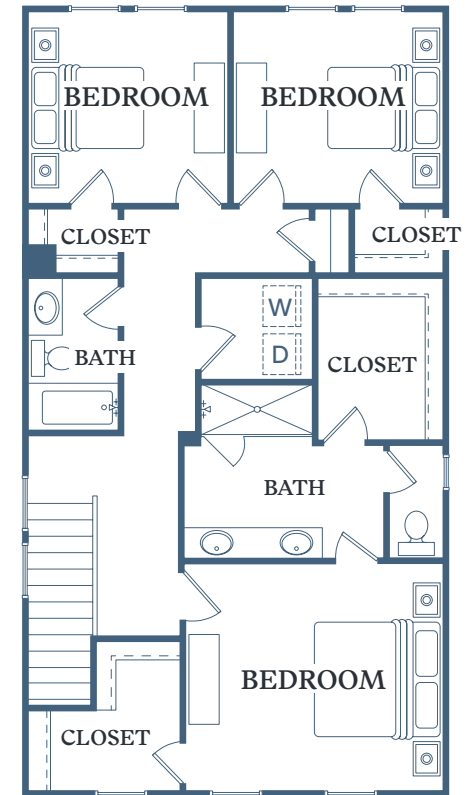

## Barnwell

3 BED  
2.5 BATH  
1,584 SF

604 Aspen Lane  
Gainesville, GA 30504

TessaShallowford.com

1<sup>ST</sup> FLOOR

1<sup>ST</sup> FLOOR ALT. KITCHEN

2<sup>ND</sup> FLOOR

Information is believed to be accurate, but not warranted. Specification, pricing and availability are subject to change without notice. See agent for details. Artist's renderings and floorplans are approximate only and are not meant to be exact depictions of the unit. Drawings are not to scale. Your selected floorplan may vary from this illustration due to design configuration and architectural styling. Not all features are available in every apartment. All square footages are approximate.