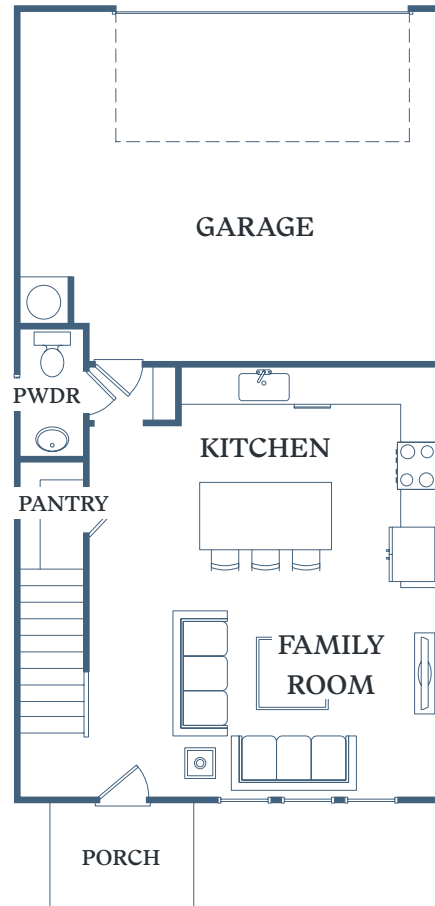

## Barnwell

3 BED  
2.5 BATH  
1,584 SF

604 Aspen Lane  
Gainesville, GA 30504

TessaShallowford.com

1<sup>ST</sup> FLOOR

1<sup>ST</sup> FLOOR ALT. KITCHEN

2<sup>ND</sup> FLOOR

Information is believed to be accurate, but not warranted. Specification, pricing and availability are subject to change without notice. See agent for details. Artist's renderings and floorplans are approximate only and are not meant to be exact depictions of the unit. Drawings are not to scale. Your selected floorplan may vary from this illustration due to design configuration and architectural styling. Not all features are available in every apartment. All square footages are approximate.