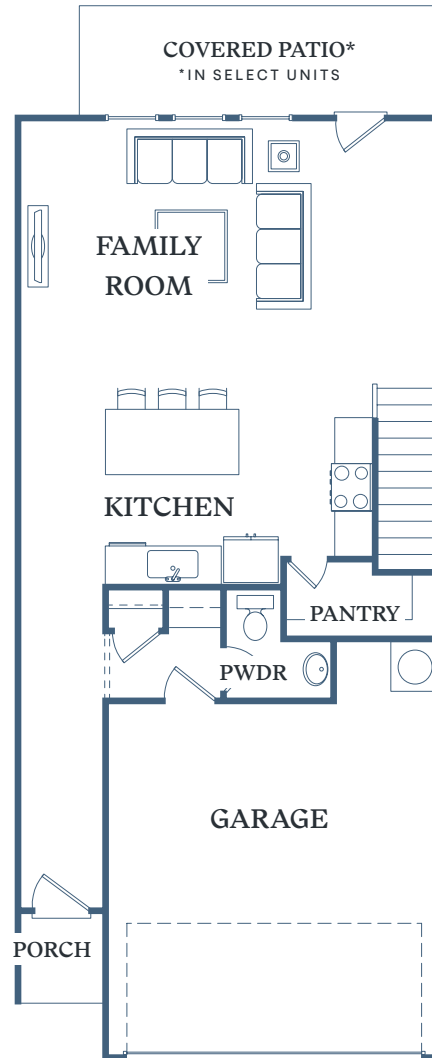

TESSA

SHALLOWFORD

Augusta

4 BED
2.5 BATH
1,939 SF

604 Aspen Lane
Gainesville, GA 30504

TessaShallowford.com

1ST FLOOR

2ND FLOOR

Information is believed to be accurate, but not warranted. Specification, pricing and availability are subject to change without notice. See agent for details. Artist's renderings and floorplans are approximate only and are not meant to be exact depictions of the unit. Drawings are not to scale. Your selected floorplan may vary from this illustration due to design configuration and architectural styling. Not all features are available in every apartment. All square footages are approximate.