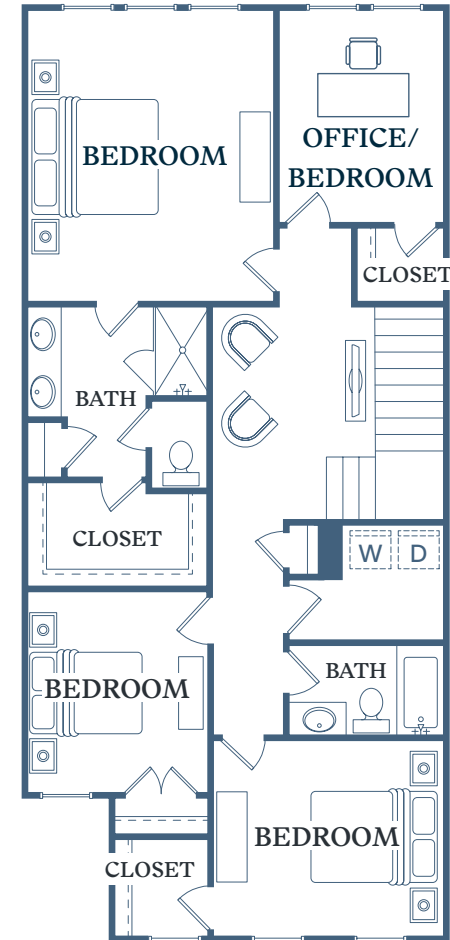

TESSA

SHALLOWFORD

Augusta

4 BED
2.5 BATH
1,939 SF

604 Aspen Lane
Gainesville, GA 30504

TessaShallowford.com

1ST FLOOR

2ND FLOOR

Information is believed to be accurate, but not warranted. Specification, pricing and availability are subject to change without notice. See agent for details. Artist's renderings and floorplans are approximate only and are not meant to be exact depictions of the unit. Drawings are not to scale. Your selected floorplan may vary from this illustration due to design configuration and architectural styling. Not all features are available in every apartment. All square footages are approximate.