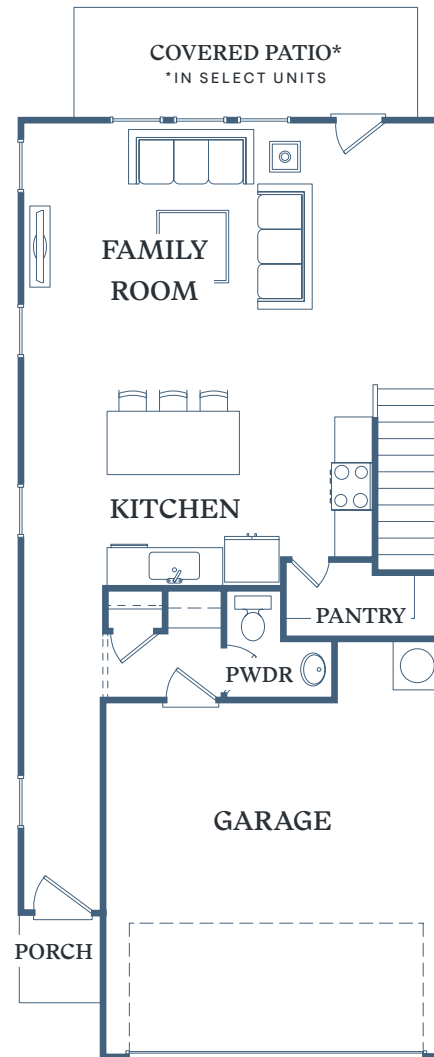

TESSA

SHALLOWFORD

Athens

4 BED
2.5 BATH
1,940 SF

604 Aspen Lane
Gainesville, GA 30504

TessaShallowford.com

1ST FLOOR

2ND FLOOR

Information is believed to be accurate, but not warranted. Specification, pricing and availability are subject to change without notice. See agent for details. Artist's renderings and floorplans are approximate only and are not meant to be exact depictions of the unit. Drawings are not to scale. Your selected floorplan may vary from this illustration due to design configuration and architectural styling. Not all features are available in every apartment. All square footages are approximate.