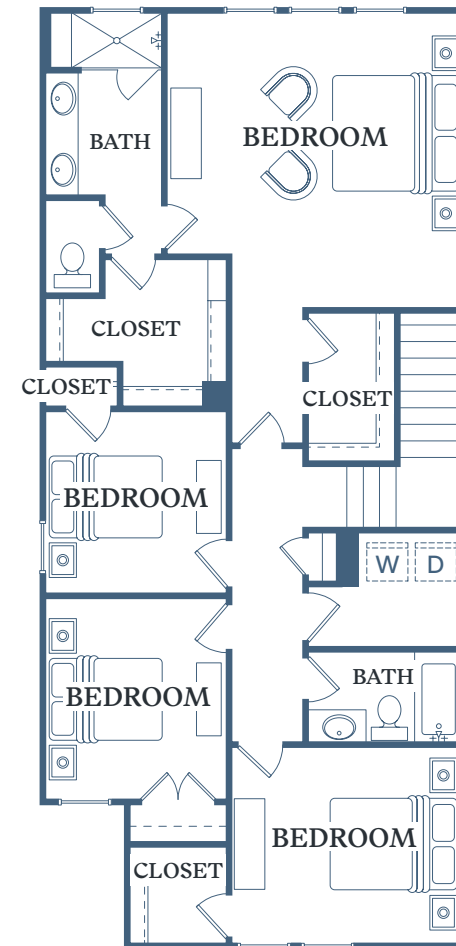

TESSA

SHALLOWFORD

Athens

4 BED
2.5 BATH
1,940 SF

604 Aspen Lane
Gainesville, GA 30504

TessaShallowford.com

1ST FLOOR

2ND FLOOR

Information is believed to be accurate, but not warranted. Specification, pricing and availability are subject to change without notice. See agent for details. Artist's renderings and floorplans are approximate only and are not meant to be exact depictions of the unit. Drawings are not to scale. Your selected floorplan may vary from this illustration due to design configuration and architectural styling. Not all features are available in every apartment. All square footages are approximate.