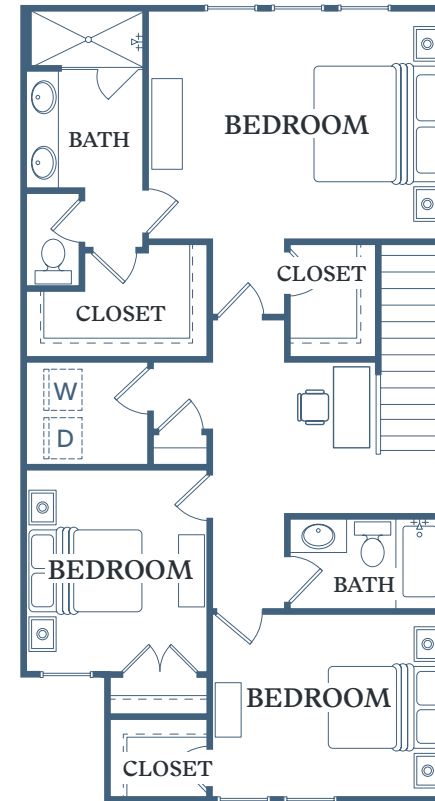

## Anderson

3 BED  
2.5 BATH  
1,595 SF

604 Aspen Lane  
Gainesville, GA 30504

TessaShallowford.com

1<sup>ST</sup> FLOOR

2<sup>ND</sup> FLOOR

Information is believed to be accurate, but not warranted. Specification, pricing and availability are subject to change without notice. See agent for details. Artist's renderings and floorplans are approximate only and are not meant to be exact depictions of the unit. Drawings are not to scale. Your selected floorplan may vary from this illustration due to design configuration and architectural styling. Not all features are available in every apartment. All square footages are approximate.