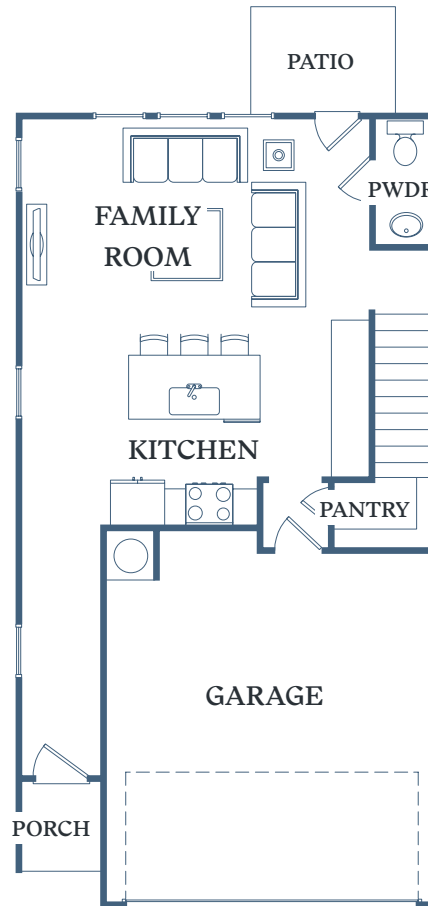

## Anderson

3 BED  
2.5 BATH  
1,595 SF

604 Aspen Lane  
Gainesville, GA 30504

TessaShallowford.com

1<sup>ST</sup> FLOOR

2<sup>ND</sup> FLOOR

Information is believed to be accurate, but not warranted. Specification, pricing and availability are subject to change without notice. See agent for details. Artist's renderings and floorplans are approximate only and are not meant to be exact depictions of the unit. Drawings are not to scale. Your selected floorplan may vary from this illustration due to design configuration and architectural styling. Not all features are available in every apartment. All square footages are approximate.