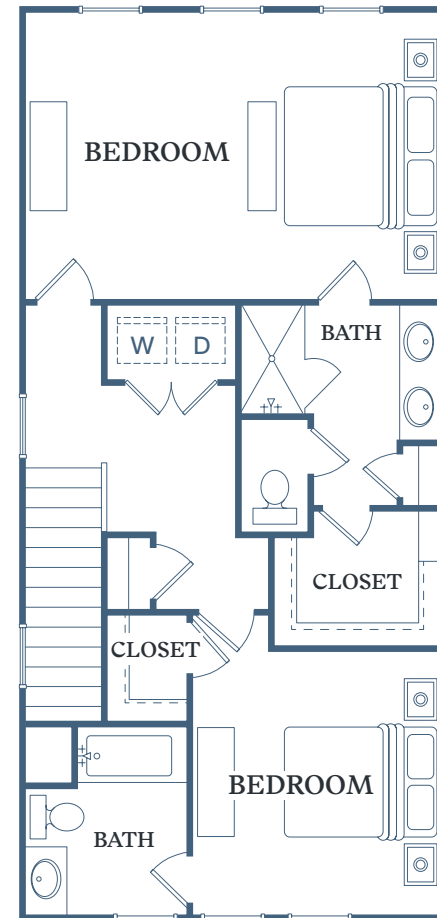

## Aberdeen

2 BED  
2.5 BATH  
1,346 SF

604 Aspen Lane  
Gainesville, GA 30504

TessaShallowford.com

1<sup>ST</sup> FLOOR

2<sup>ND</sup> FLOOR

Information is believed to be accurate, but not warranted. Specification, pricing and availability are subject to change without notice. See agent for details. Artist's renderings and floorplans are approximate only and are not meant to be exact depictions of the unit. Drawings are not to scale. Your selected floorplan may vary from this illustration due to design configuration and architectural styling. Not all features are available in every apartment. All square footages are approximate.