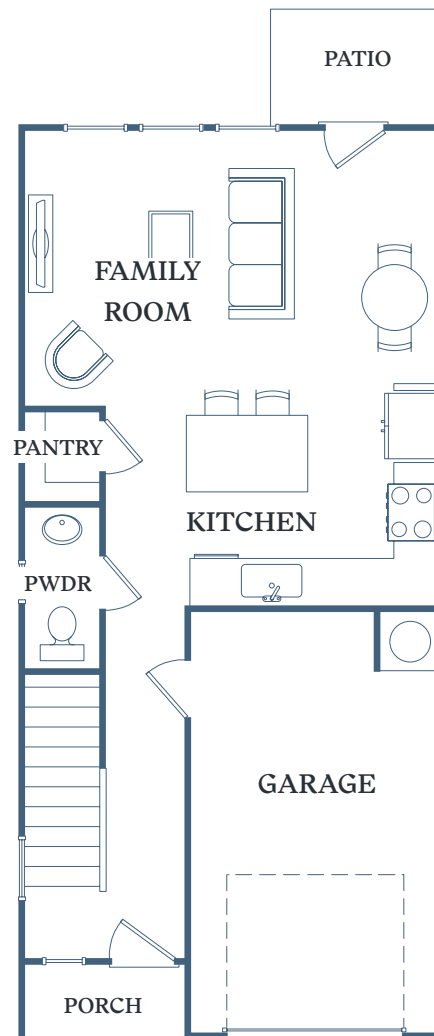

## Aberdeen

2 BED  
2.5 BATH  
1,346 SF

604 Aspen Lane  
Gainesville, GA 30504

TessaShallowford.com

1<sup>ST</sup> FLOOR

2<sup>ND</sup> FLOOR

Information is believed to be accurate, but not warranted. Specification, pricing and availability are subject to change without notice. See agent for details. Artist's renderings and floorplans are approximate only and are not meant to be exact depictions of the unit. Drawings are not to scale. Your selected floorplan may vary from this illustration due to design configuration and architectural styling. Not all features are available in every apartment. All square footages are approximate.